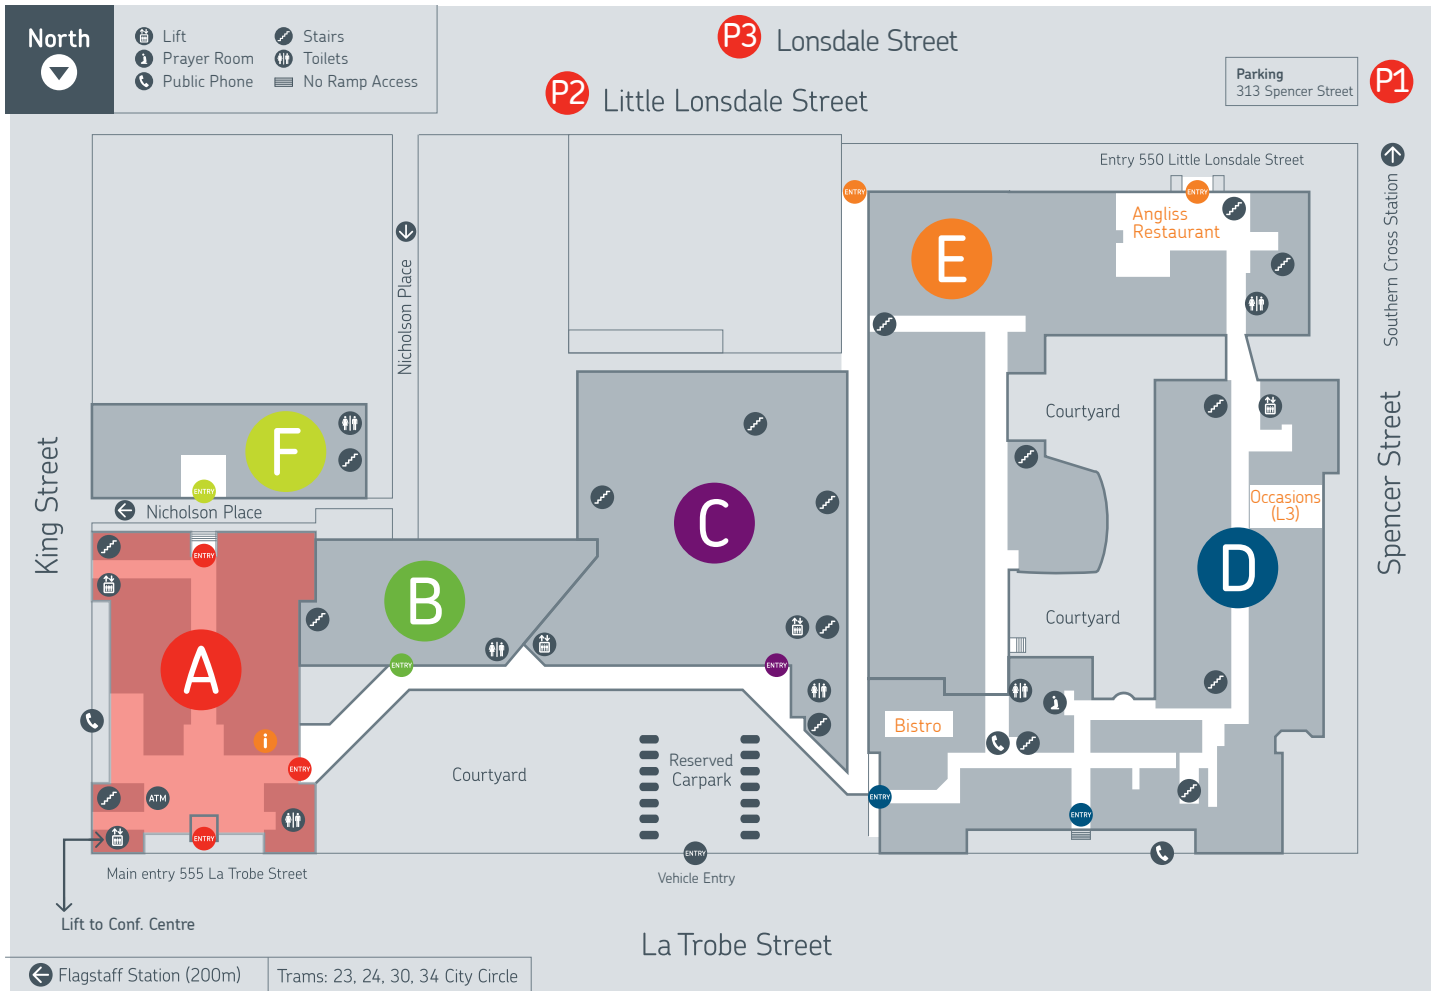

Campus Map

- | | | | | |
|---|---|--|---|--|
| <p>A Building</p> <ul style="list-style-type: none"> LG Café 555 LG Durawear Shop LG Information Centre LG Reception LG Security LG Skills Recognition L2 TAB Training Room L3 Angliss Travel L3 Compliance Training L4 Hospitality & Business L5 Conference Centre | <p>B Building</p> <ul style="list-style-type: none"> LG International L1 Bookshop L3 Tourism and Events | <p>C Building</p> <ul style="list-style-type: none"> LG Learning Resource Centre L1 Careers and Employment L1 Higher Education L1 The Lounge L1 Student Activities Centre L1 Youth Learning L2 Counselling and Personal Development Centre L2 Learning Support L2 Medical Centre L2 Resort Management and Entertainment Operations L2 Student Support Services | <p>D Building</p> <ul style="list-style-type: none"> LB Butchery LG Angliss Bistro LG Bakeshop LG Coffee Academy LG Culinary and Food Processing LG Prayer Room L3 Occasions Restaurant | <p>E Building</p> <ul style="list-style-type: none"> LG Angliss Restaurant LG Central Stores <p>F Building</p> <ul style="list-style-type: none"> LG Culinary Academy |
|---|---|--|---|--|
-
- | |
|------------------------------|
| P1 Spencer St |
| P2 Little Lonsdale St |
| P3 Lonsdale St |